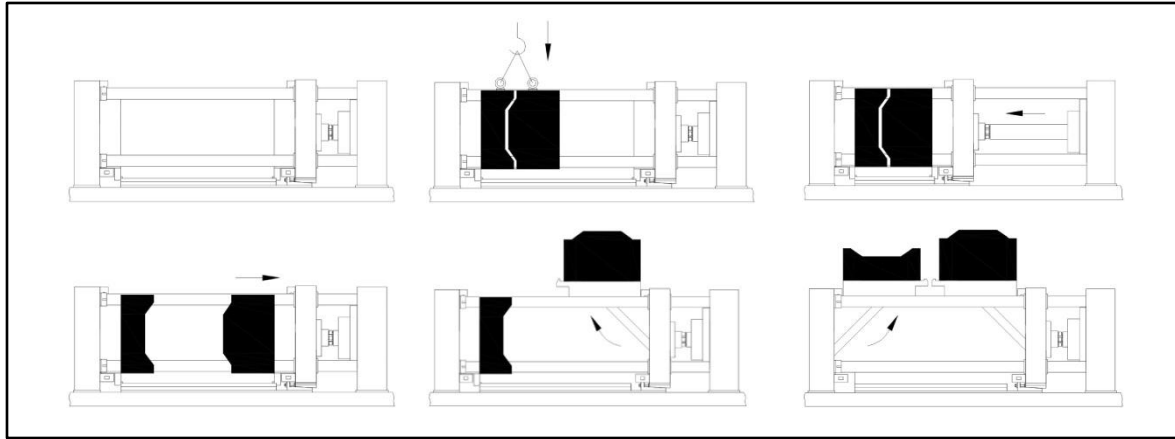

WS Horizontal Die Spotting Press Machine

Product Highlights

- Design base on concept of traditional mold tuning machines with stable panel movement
- Specially for small and medium sized molds
- Rotation driven by hydraulic pressure
- Dual rotatable magnetic plates with the ability to turn both mold plates simultaneously
- Electro-magnetic clamping without the need of clamping bolts
- Permanent magnetic protection to keep molds staying in position despite power outage
- Uniform die spotting ink via computerized pressure adjustment
- Low working table
- Light weight --- concrete foundation not necessary
- Compact size --- just ¼ volume of similar machines
- Safe and reliable
- One-man operation
- Nationally patented (patent no. ZL2010 2 0235948.2)

WS Horizontal Die Spotting Press Machine

Operating Flow

Specification

	WS-70	WS-120	WS-180 [#]
Maximum closure force (kN)	700	1200	1800
Maximum stroke (mm)	1000	1250	1500
Maximum mold size (mm)	600 x 600	800 x 800	1000 x 1050
Forward travel (mm/s)			
- fast	45	46	40
- slow	16	16	12
Backward travel (mm/s)			
- fast	60	60	60
- slow	22	22	22
Permanent magnetic clamping capacity (t)	2.8	7	10
Permanent electro-magnetic clamping capacity (t)	11	28	40
Turning capacity (t)	1	3	8
Turning angle (°)	0 - 90	0 - 90	0 - 90
Motor power (kW)	3.7	7.5	11
Dimensions (mm)	3900 X 900 X 900	4600 X 1250 X 1120	5500 X 1430 X 1360
Weight (t)	5	11	16