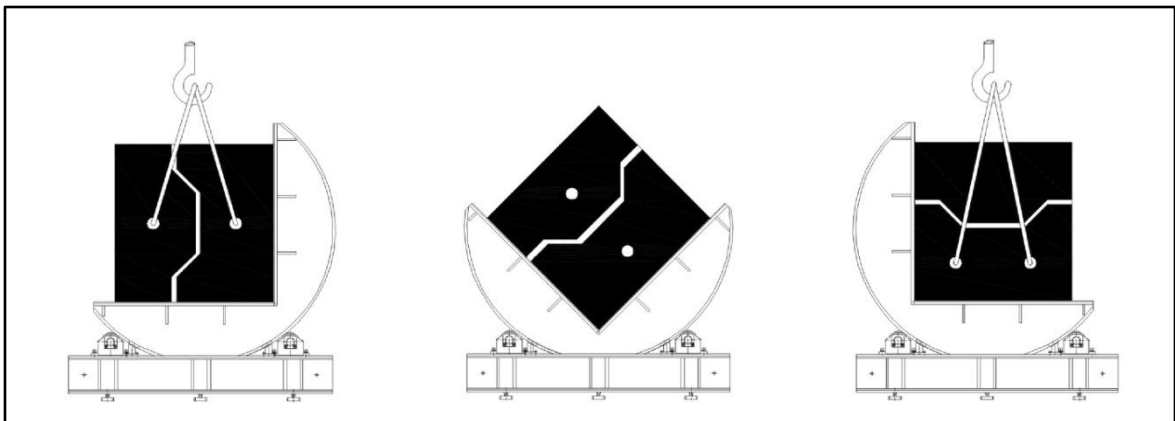

Operating Flow