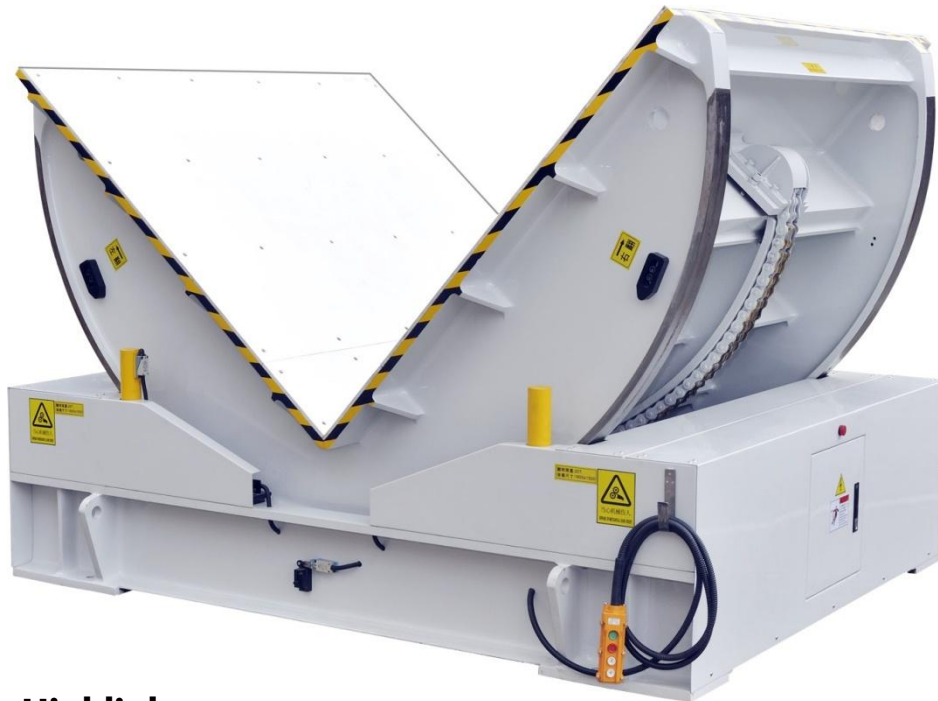

# MF 90-Degree Mold Turning Machine

## Product Highlights

- Ideal equipment for repairing medium to large size molds
- A perfect counterpart in conjunction use with any vertical mold fitting machines
- Auto-locking function activates during power outage to hold the mold firmly at its position to prevent the risk of being tipped over
- Low working table
- Compact structure
- Safe and reliable, overcoming the drawbacks of manual mold turning, which is unsafe and can easily damage the lifter